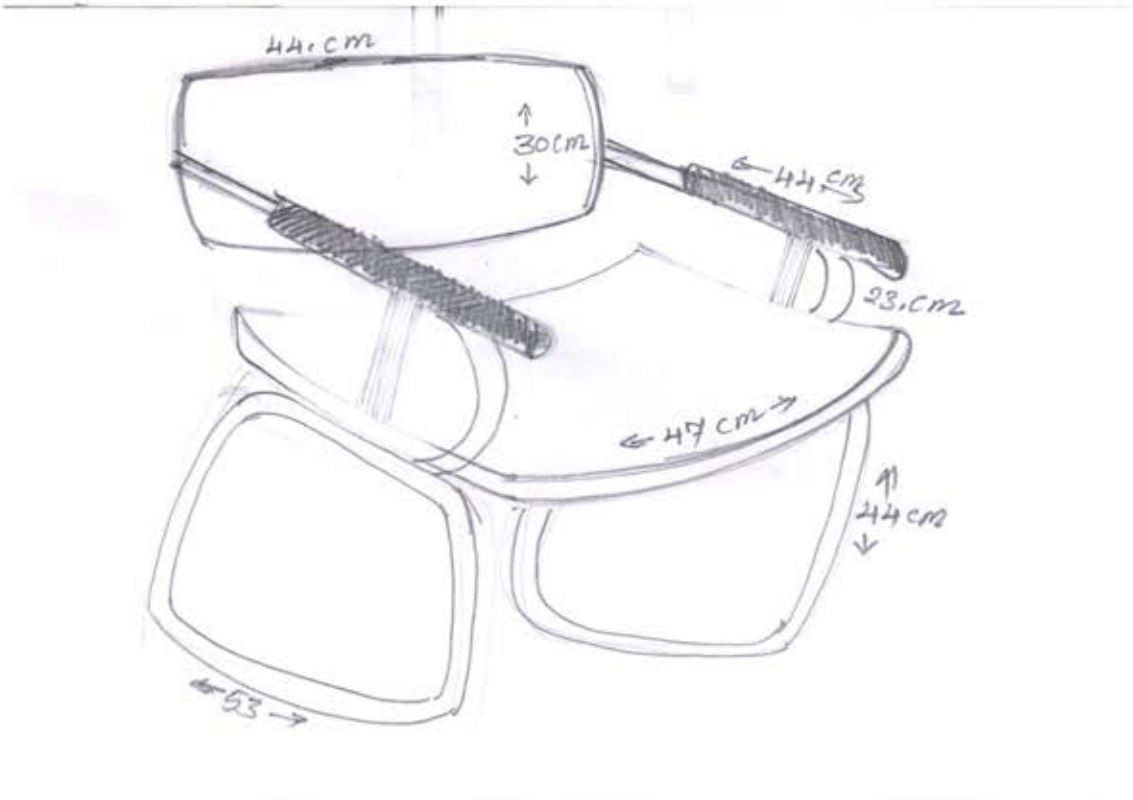

Dual Desk

- 1) 18 cm height back sheet. Back sheet length 110 cm.
- 2) 110 cm length book table. Book table width 36 cm.

6) 18 cm height. length 110 cm.

- 3) Back sheet iron pole 82 cm height. sitting height 40 cm.
- 4) Book table iron pole 74 cm height ①. ② 82 cm height.
- 5) Sitting base 36 cm. 110 cm length.

Dining Table Set

Teacher's Table / Class Room Table

- ① 76 cm table upper length
- ② 61 cm width
- ③ 76 cm height
- ④ 76 cm lower pole length
- ⑤ 57 cm width pole

Teacher's Chair with Cushion

Plastic Chairs (Armless)

Vegitable Cutting Table (Stainless Steel)