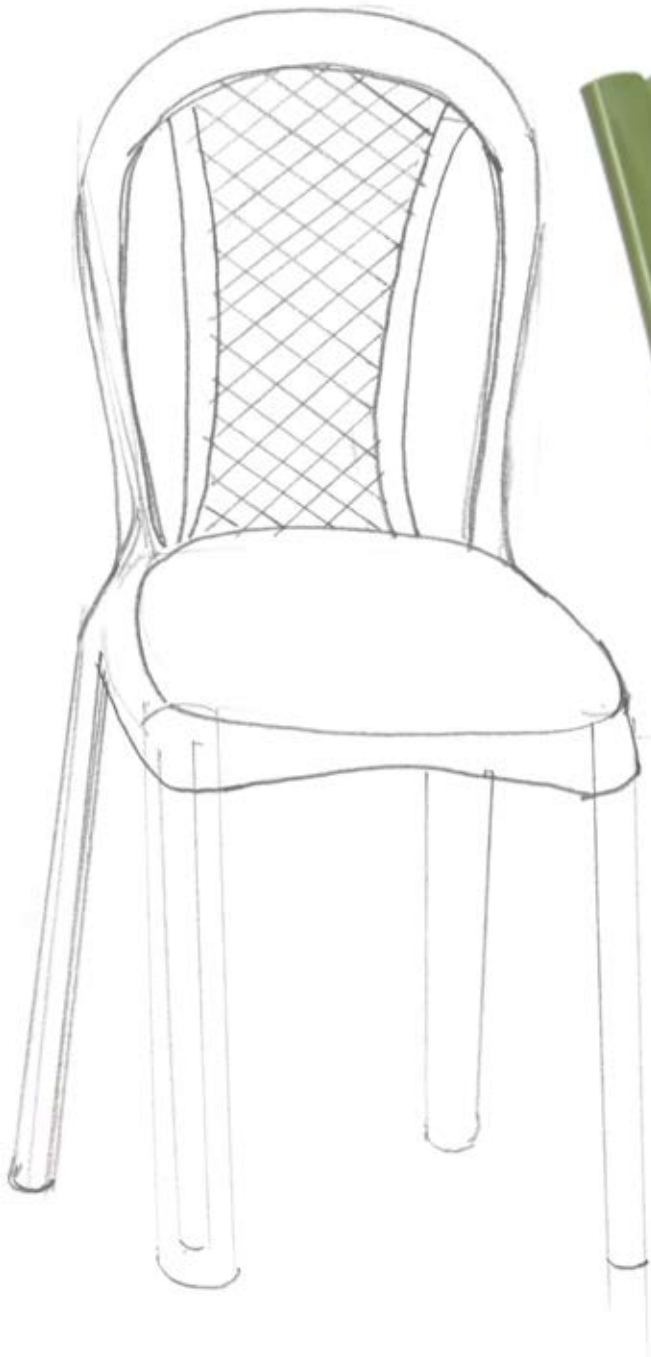

Dual Desk

- 1) 18 cm height back sheet. Back sheet length 110 cm.
- 2) 110 cm length book table. Book table width 36 cm.

6) 18 cm height. length 110 cm.

- 3) Back sheet iron pole 82 cm height. sitting height 40 cm.
- 4) Book table iron pole 74 cm height ①. ② 82 cm height.
- 5) Sitting base 36 cm. 110 cm length.

Dining Table Set

Teacher's Table / Class Room Table

- ① 76 cm table upper length
- ② 61 cm width
- ③ 76 cm height
- ④ 76 cm lower pole length
- ⑤ 57 cm width pole

Teacher's Chair with Cushion

Plastic Chairs (Armless)

Vegitable Cutting Table (Stainless Steel)