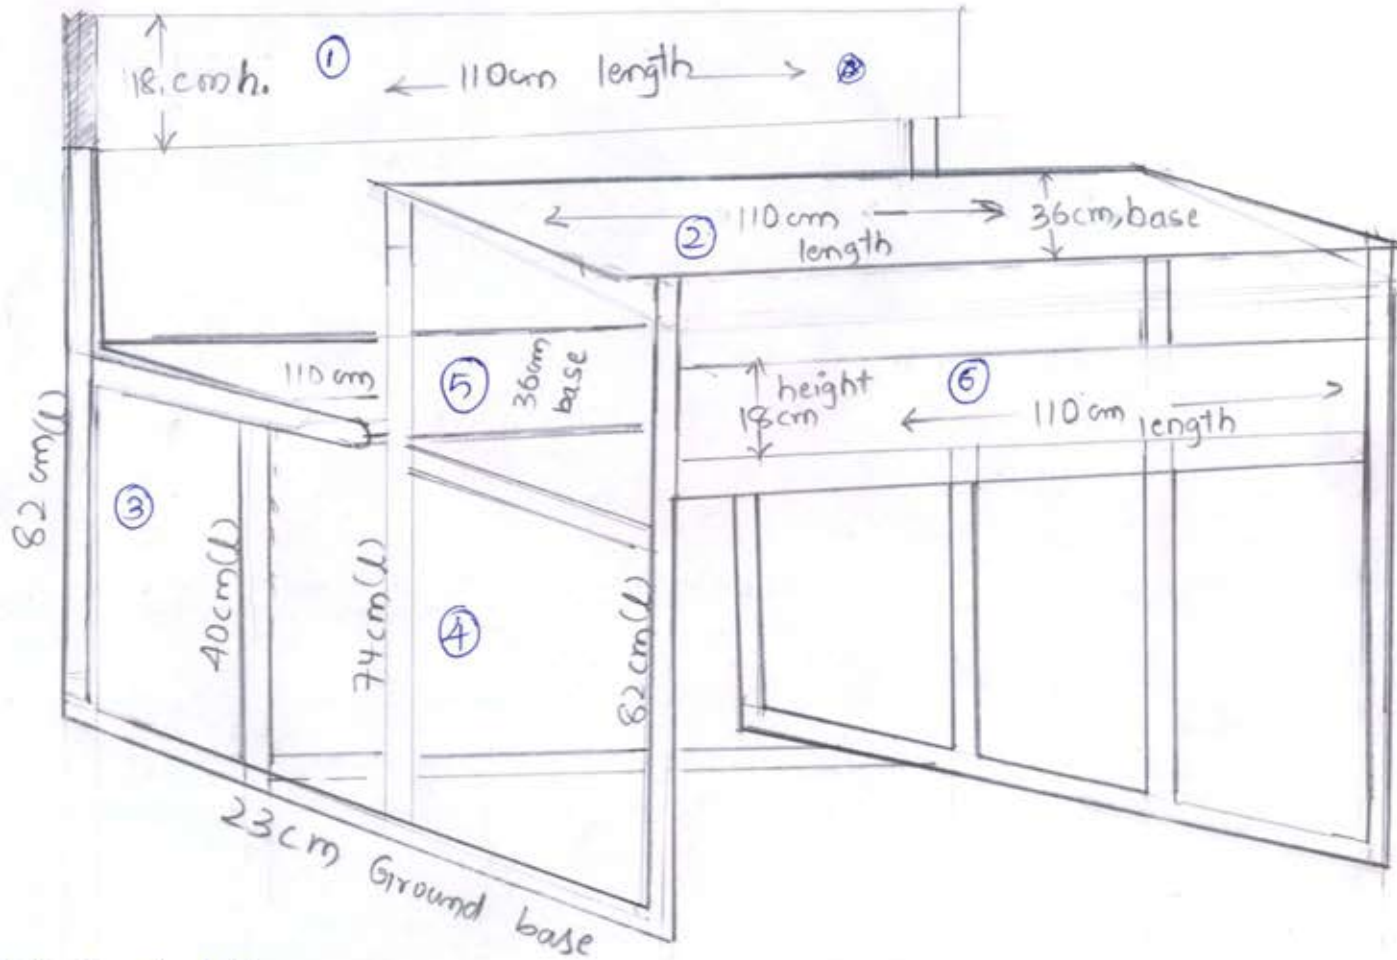

Dual Desk

- 1) 18 cm height back sheet. Back sheet length 110 cm.
- 2) 110 cm length book table. Book table width 36 cm.

6) 18 cm height. length 110 cm.

- 3) Back sheet iron pole 82 cm height. sitting height 40 cm.
- 4) Book table iron pole 74 cm height ①. ② 82 cm height.
- 5) Sitting base 36 cm. 110 cm length.

Dining Table Set

Teacher's Table / Class Room Table

- ① 76 cm table upper length
- ② 61 cm width
- ③ 76 cm height
- ④ 76 cm lower pole length
- ⑤ 57 cm width pole

Teacher's Chair with Cushion

Plastic Chairs (Armless)

Vegitable Cutting Table (Stainless Steel)