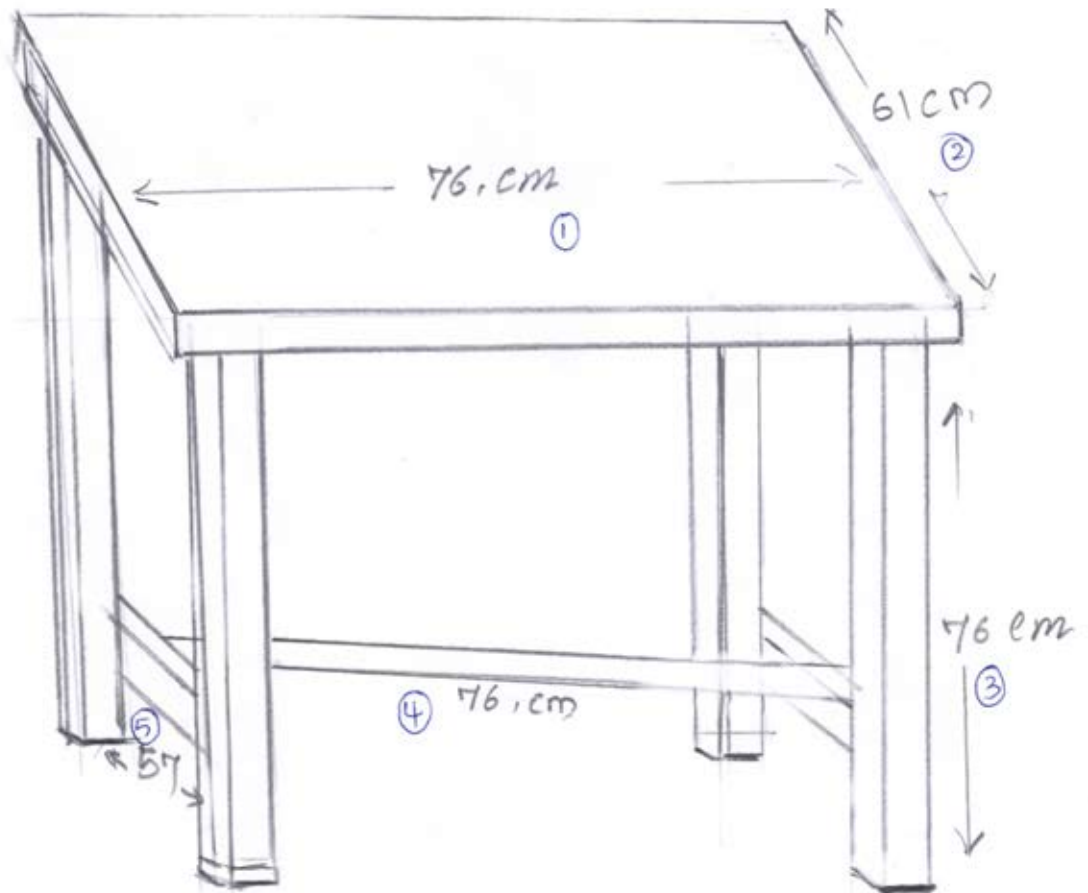

Dual Desk

- 1) 18 cm height back sheet. Back sheet length 110 cm.
- 2) 110 cm length book table. Book table width 36 cm.

6) 18 cm height. length 110 cm.

- 3) Back sheet iron pole 82 cm height. sitting height 40 cm.
- 4) Book table iron pole 74 cm height ①. ② 82 cm height.
- 5) Sitting base 36 cm. 110 cm length.

Dining Table Set

Teacher's Table / Class Room Table

- ① 76 cm table upper length
- ② 61 cm width
- ③ 76 cm height
- ④ 76 cm lower pole length
- ⑤ 57 cm width pole

Teacher's Chair with Cushion

Plastic Chairs (Armless)

Vegitable Cutting Table (Stainless Steel)